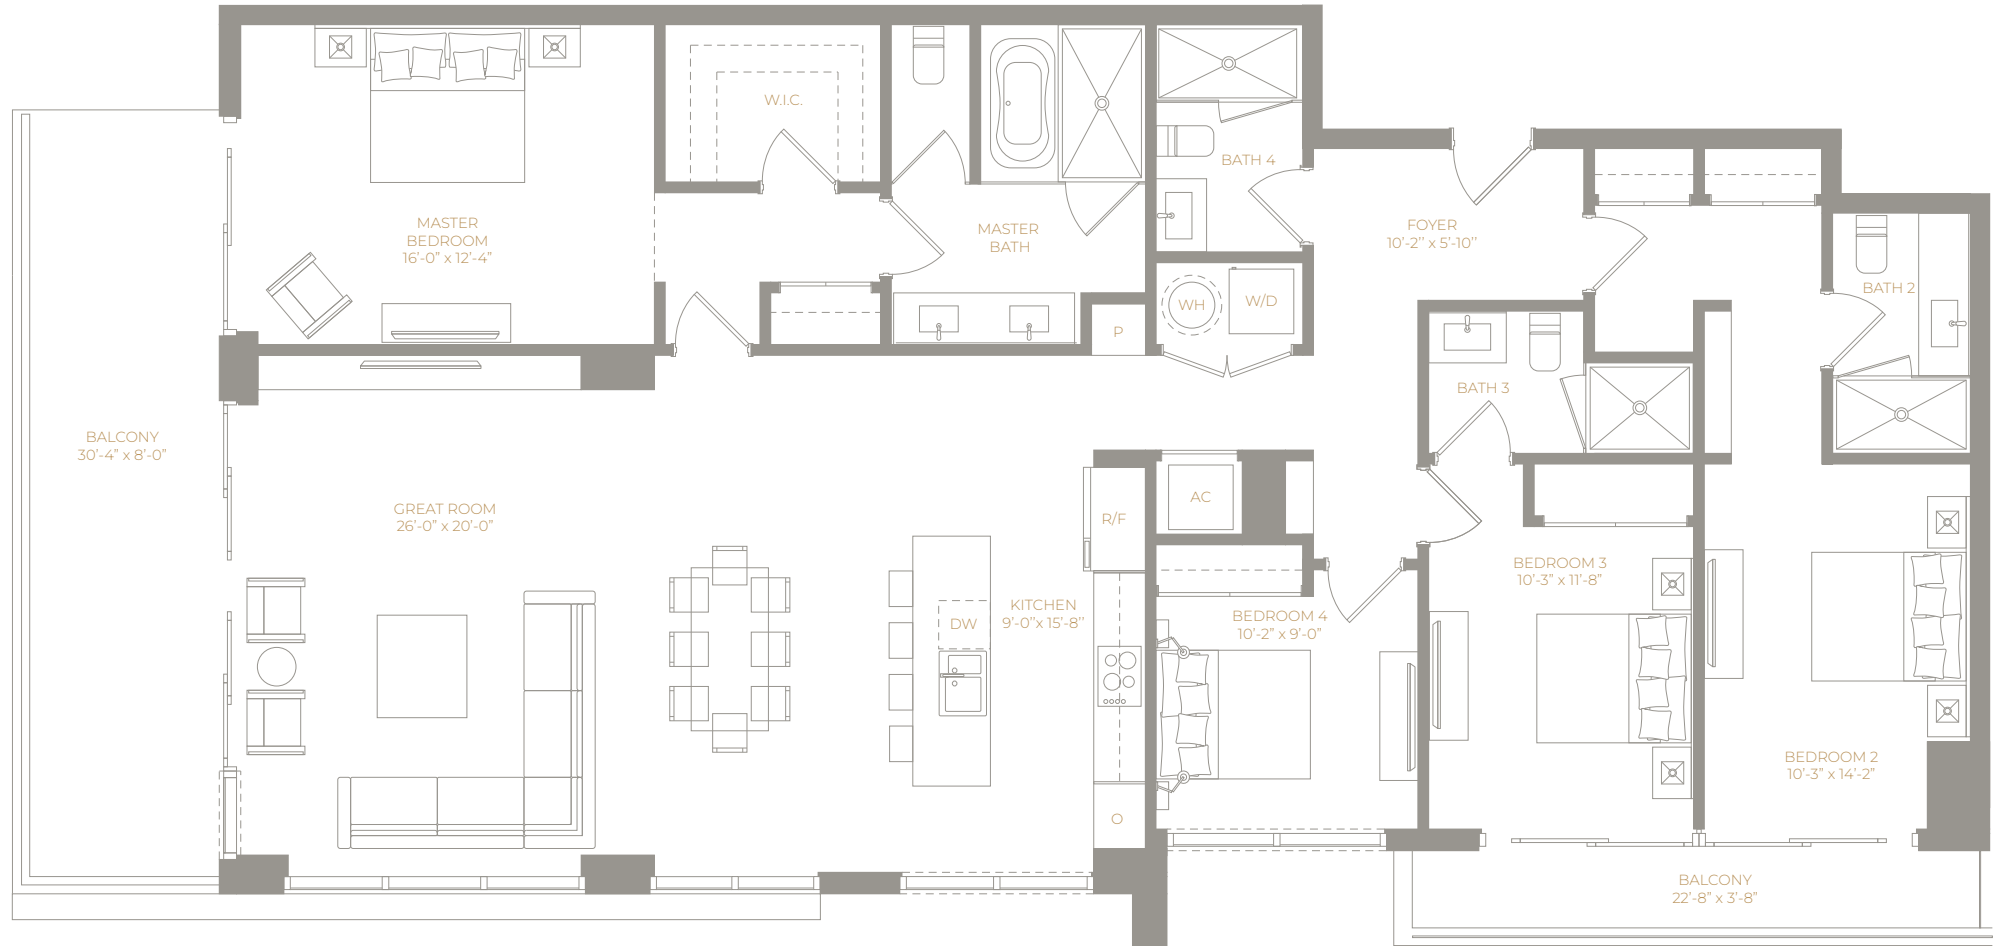

LEVEL 4

UNIT 401

4 Bedrooms / 4 Bath

AREA

Interior:
2,135 sq. ft. / 198 m²
Exterior:
326 sq. ft. / 30 m²
TOTAL:
2,461 sq. ft. / 228 m²

WEST FACADE